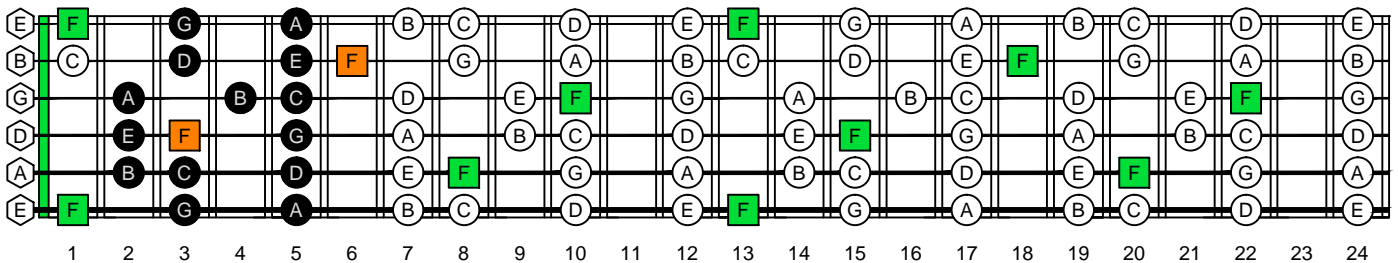

F Lydian mode EDCAG octaves box shapes

4D2
BOX
SHAPE

www.cagedoctaves.com

Zon Brookes

EDCAG octaves F Lydian mode : 4D2 box shape

EDCAG octaves F Lydian mode ENTIRE FINGERBOARD NOTE NAMES : 4D2 box shape

EDCAG octaves F Lydian mode ENTIRE FINGERBOARD INTERVALS : 4D2 box shape