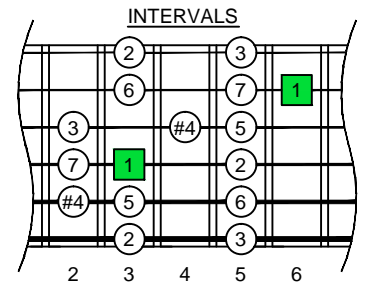

F Lydian mode EDCAG octaves box shapes

4D2
BOX
SHAPE

www.cagedoctaves.com

Zon Brookes

EDCAG octaves F Lydian mode : 4D2 box shape

EDCAG octaves F Lydian mode ENTIRE FINGERBOARD NOTE NAMES : 4D2 box shape

EDCAG octaves F Lydian mode ENTIRE FINGERBOARD INTERVALS : 4D2 box shape