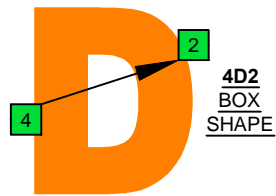

F Lydian mode EDCAG octaves box shapes

4D2
BOX
SHAPE

www.cagedoctaves.com

Zon Brookes

EDCAG octaves F Lydian mode : 4D2 box shape

EDCAG octaves F Lydian mode ENTIRE FINGERBOARD NOTE NAMES : 4D2 box shape

EDCAG octaves F Lydian mode ENTIRE FINGERBOARD INTERVALS : 4D2 box shape