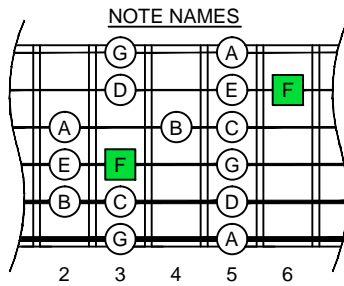

F Lydian mode EDCAG octaves box shapes

4D2
BOX
SHAPE

www.cagedoctaves.com

Zon Brookes

EDCAG octaves F Lydian mode : 4D2 box shape

EDCAG octaves F Lydian mode ENTIRE FINGERBOARD NOTE NAMES : 4D2 box shape

EDCAG octaves F Lydian mode ENTIRE FINGERBOARD INTERVALS : 4D2 box shape