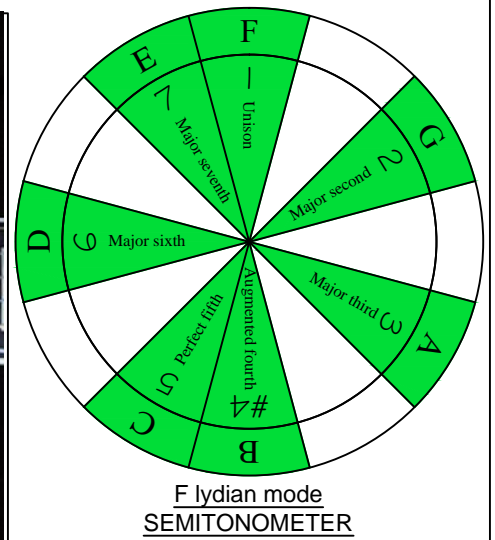

F Lydian mode EDCAG octaves box shapes

4D2
BOX
SHAPE

www.cagedoctaves.com

Zon Brookes

EDCAG octaves F Lydian mode : 4D2 box shape

EDCAG octaves F Lydian mode ENTIRE FINGERBOARD NOTE NAMES : 4D2 box shape

EDCAG octaves F Lydian mode ENTIRE FINGERBOARD INTERVALS : 4D2 box shape