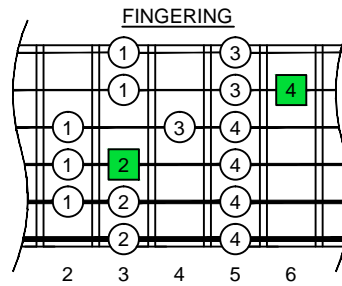

F Lydian mode EDCAG octaves box shapes

4D2
BOX
SHAPE

www.cagedoctaves.com

Zon Brookes

EDCAG octaves F Lydian mode : 4D2 box shape

EDCAG octaves F Lydian mode ENTIRE FINGERBOARD NOTE NAMES : 4D2 box shape

EDCAG octaves F Lydian mode ENTIRE FINGERBOARD INTERVALS : 4D2 box shape